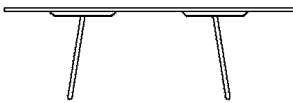

Rectangular table with two supports 220 x 80  
 cm  
 AASL8022072\_

Rectangular table with two supports

**Finishes**

-  White Carrara
-  Black Marquina
-  Green Alpi
-  Dark Emperador
-  Grey Carnico

**Materials**

-  Marble

Height:	72 cm	28" 11/32 inches
Width:	80 cm	31" 1/2 inches
Length:	220 cm	86" 39/64 inches
Weight:	219 kg	483 lbs
Packaging:	piano cm 80 x 245 x 170H - gambe cm 60 x 85 x 20H	top 31" 1/2 x 96" 29/64 x 33" 15/32H - legs 23" 5/8 x 33" 15/32 x 7" 7/8H inches
Total weight:	309 kg	681 lbs