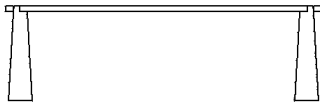

Rectangular table with four supports 240 x 100 cm
 AERO10024072_

Rectangular table with four supports

Height:	72 cm	28" 11/32 inches
Width:	100 cm	28" 11/32 inches
Length:	240 cm	94" 31/64 inches
Weight:	375 kg	827 lbs
Packaging:	piano cm 80 x 265 x 130H - gambe cm 70 x 85 x 35H	top 31" 1/2 x 104" 21/64 x 51" 3/16H - legs 27" 9/16 x 33" 15/32 x 13" 25/32H inches
Total weight:	468 kg	1031 lbs