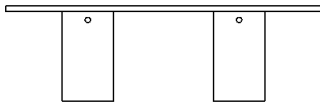

Rectangular table with two supports 240 x 90 cm  
 AINC90240722\_

Rectangular table with two supports.

Height:	72 cm	28" 11/32 inches
Width:	90 cm	35" 7/16 inches
Length:	240 cm	94" 31/64 inches
Weight:	425 kg	938 lbs
Packaging:	piano cm 80 x 280 x 140H - gambe cm 90 x 60 x 60H	top 31" 1/2 x 110" 15/64 x 55" 1/8H - legs 47" 11/4 x 23" 5/8 x 23" 5/8H inches
Total weight:	505 kg	1114 lbs