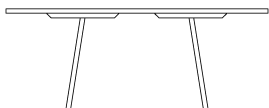

Rectangular table 80 x 180 cm

Measurements

Height:	72 cm	28" 11/32 inches
Width:	80 cm	31" 1/2 inches
Length:	180 cm	70" 55/6419 inches
Weight:	193 kg	425 lbs
Packaging:	piano cm 80 x 205 x 170H - gambe cm 60 x 85 x 20H	top 31" 1/2 x 80" 45/64 x 33" 15/32H - legs 23" 5/8 x 33" 15/32 x 7" 7/8H inches
Total weight:	278 kg	613 lbs

Materials: Marble

Description

Rectangular table with two sloping trapezoidal supports.

Finishes

-  Marble
Black Marquina
-  Marble
Grey Carnico
-  Marble
White Carrara
-  Marble
Green Alpi
-  Marble
Dark Emperador