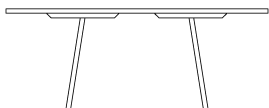

Rectangular table 80 x 180 cm

**Measurements**

Height:	72 cm	28" 11/32 inches
Width:	80 cm	31" 1/2 inches
Length:	180 cm	70" 55/6419 inches
Weight:	193 kg	425 lbs
Packaging:	piano cm 80 x 205 x 170H - gambe cm 60 x 85 x 20H	top 31" 1/2 x 80" 45/64 x 33" 15/32H - legs 23" 5/8 x 33" 15/32 x 7" 7/8H inches
Total weight:	278 kg	613 lbs

**Materials:** Marble

**Description**

Rectangular table with two sloping trapezoidal supports.

**Finishes**

-  Marble  
Black Marquina
-  Marble  
Grey Carnico
-  Marble  
White Carrara
-  Marble  
Green Alpi
-  Marble  
Dark Emperador