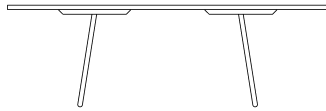

Rectangular table 80 x 220 cm

Materials: Marble

Finishes

-  Marble
White Carrara
-  Marble
Black Marquina
-  Marble
Green Alpi
-  Marble
Dark Emperador
-  Marble
Grey Carnico

Measurements

Height:	72 cm	28" 11/32 inches
Width:	80 cm	31" 1/2 inches
Length:	220 cm	86" 39/64 inches
Weight:	219 kg	483 lbs
Packaging:	piano cm 80 x 245 x 170H - gambe cm 60 x 85 x 20H	top 31" 1/2 x 96" 29/64 x 33" 15/32H - legs 23" 5/8 x 33" 15/32 x 7" 7/8H inches
Total weight:	309 kg	681 lbs

Description

Rectangular table with two sloping trapezoidal supports.