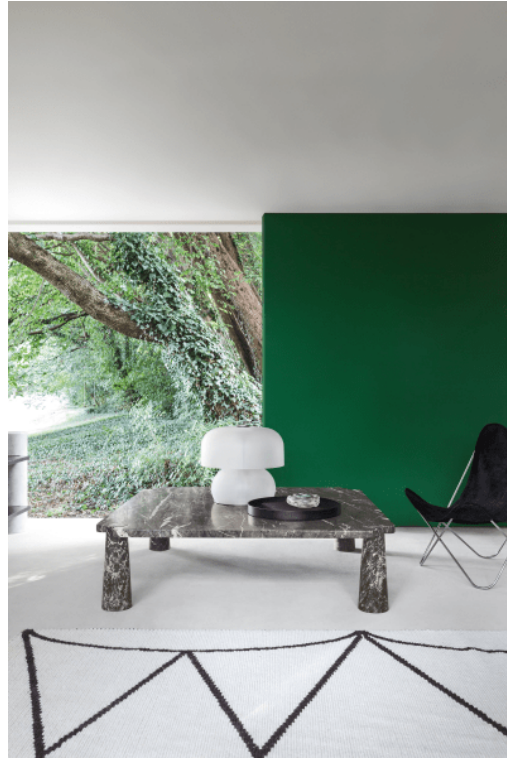

Square table with four supports 145 x 145 cm
 AERO14514540_

Finishes

-  Black Marquina
-  White Carrara
-  Dark Emperador
-  Grey Carnico
-  Green Alpi
-  Travertine

Materials

-  Marble

Square table with four supports