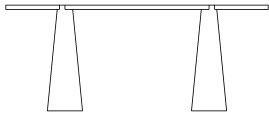

180 x 45 cm side table

Materials: Marble

Finishes

-  Marble
Dark Emperador
-  Marble
Grey Carnico
-  Marble
White Carrara
-  Marble
Black Marquina
-  Marble
Green Alpi
-  Marble
Travertine

Measurements

Height:	72 cm	28" 11/32 inches
Width:	45 cm	17" 23/32 inches
Length:	180 cm	70" 55/64 inches
Weight:	157 kg	364 lbs
Packaging:	piano cm 80 x 205 x 75H - gambe cm 90 x 80 x 50H	top 31" 1/2 x 80" 45/64 x 29" 17/32H - legs 35" 7/16 x 31" 1/2 x 19" 11/16H inches
Total weight:	206 kg	455 lbs

Description

Side table with two truncated conical supports slotted into the top, realised in marble.