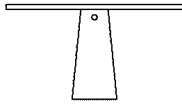

Round table with one support ø 135 cm
AERO13572_