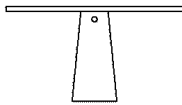

Round table with one support 135 cm
 AERO13572_

Finishes

-  Grey Carnico
-  White Carrara
-  Dark Emperador
-  Green Alpi
-  Black Marquina
-  Travertine

Materials

-  Marble

Round table with one support

Height:	72 cm	28" 11/32 inches
Diameter:	135 cm	53" 5/32 inches
Weight:	264 kg	581 lbs
Packaging:	piano cm 80 x 160 x 165H - gambe cm 50 x 80 x 50H	top 31" 1/2 x 62" 63/64 x 64" 64/64H - legs 19" 11/16 x 31" 1/2 x 19" 11/16H inches
Total weight:	333 kg	734 lbs