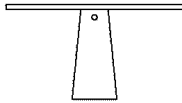

Round table with one support ø 135 cm  
 AERO13572\_

**Finishes**

Grey Carnico

White Carrara

Dark Emperador

Green Alpi

Black Marquina

Travertine

**Materials**

Marble

Round table with one support

Height:	72 cm	28" 11/32 inches
Diameter:	135 cm	53" 5/32 inches
Weight:	264 kg	581 lbs
Packaging:	piano cm 80 x 160 x 165H - gambe cm 50 x 80 x 50H	top 31" 1/2 x 62" 63/64 x 64" 64/64H - legs 19" 11/16 x 31" 1/2 x 19" 11/16H inches
Total weight:	333 kg	734 lbs