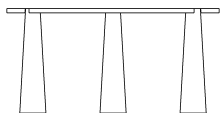

ø 145 cm round table

Measurements

Height:	72 cm	28" 11/32 inches
Diameter:	145 cm	57" 3/32 inches
Weight:	265 kg	585 lbs
Packaging:	piano cm 80 x 170 x 175H - gambe cm 70 x 85 x 35H	top 31" 1/2 x 66" 59/64 x 68" 57/64H - legs 27" 9/16 x 33" 15/32 x 13" 25/32H inches
Total weight:	340 kg	749 lbs

Materials: Marble

Finishes

-  Marble
Black Marquina
-  Marble
Dark Emperador
-  Marble
Green Alpi
-  Marble
Grey Carnico
-  Marble
White Carrara
-  Marble
Travertine

Description

Round table with three truncated conical supports slotted into the top, realised in marble.