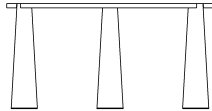

142 x 135 cm triangular table

Measurements

Height:	72 cm	28" 11/32 inches
Width:	135 cm	53" 5/32 inches
Length:	142 cm	53" 5/32 inches
Weight:	190 kg	419 lbs
Packaging:	piano 80 x 167 x 165H - gambe cm 70 x 85 x 35H	top 31" 1/2 x 65" 3/4 x 64" 64/64H - legs 27" 9/16 x 33" 15/32 x 13" 25/32H inches
Total weight:	255 kg	563 lbs

Materials: Marble

Description

Triangular table with three truncated conical supports slotted into the top, realised in marble.

Finishes

-  Marble
Black Marquina
-  Marble
Dark Emperador
-  Marble
Green Alpi
-  Marble
Grey Carnico
-  Marble
White Carrara
-  Marble
Travertine