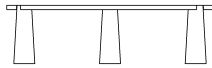

Triangular coffee table 145 x 132 cm

**Materials:** Marble

**Finishes**

-  Marble  
Black Marquina
-  Marble  
Dark Emperador
-  Marble  
Green Alpi
-  Marble  
Grey Carnico
-  Marble  
White Carrara
-  Marble  
Travertine

**Measurements**

Height:	40 cm	15" 3/4 inches
Width:	135 cm	53" 5/32 inches
Length:	142 cm	57" 3/32 inches
Weight:	139 kg	306 lbs
Packaging:	piano cm 80 x 167 x 165H - gambe cm 50 x 65 x 35H	top (31" 1/2 x 65" 3/4 x 64" 64/64H - legs 19" 11/16 x 25" 19/32 x 13" 25/32H inches
Total weight:	194 kg	428 lbs

**Description**

Triangular coffee table with three truncated conical supports slotted into the top, realised in marble.