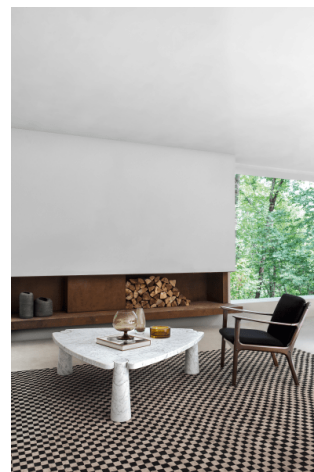

Triangular coffee table 145 x 132 cm

Materials: Marble

Finishes

-  Marble
Black Marquina
-  Marble
Dark Emperador
-  Marble
Green Alpi
-  Marble
Grey Carnico
-  Marble
White Carrara
-  Marble
Travertine

Measurements

Description

Triangular coffee table with three truncated conical supports slotted into the top, realised in marble.