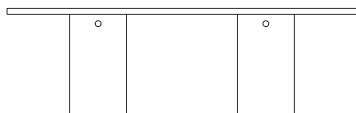

240 x 90 cm rectangular table

Measurements

Height:	72 cm	28" 11/32 inches
Width:	90 cm	35" 7/16 inches
Length:	240 cm	94" 31/64 inches
Weight:	425 kg	938 lbs
Packaging:	piano cm 80 x 280 x 140H - gambe cm 90 x 60 x 60H	top 31" 1/2 x 110" 15/64 x 55" 1/8H - legs 47" 11/4 x 23" 5/8 x 23" 5/8H inches
Total weight:	505 kg	1114 lbs

Materials: Marble, Stone

Description

Rectangular table with two squared supports slotted into the top, realised in marble or stone.

Finishes

-  Marble
Black Marquina
-  Marble
White Carrara
-  Stone
Serena stone
-  Marble
Travertine