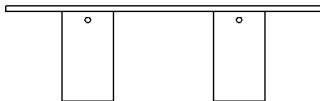

Rectangular table with two supports 240 x 90 cm AINC90240722_

Rectangular table with two supports.

Height: 72 cm 28" 11/32 inches

Width: 90 cm 35" 7/16 inches

Length: 240 cm 94" 31/64 inches

Weight: 425 kg 938 lbs

Packaging: piano cm 80 x 280 x 140H - gambe cm 90 x 60 x 60H top 31" 1/2 x 110" 15/64 x 55" 1/8H - legs 47" 11/4 x 23" 5/8 x 23" 5/8H inches

Total weight: 505 kg 1114 lbs

Finishes

Black Marquina

White Carrara