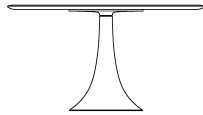

ø 135 cm round table

**Finishes**

-  Black Marquina
-  Dark Emperador
-  Green Alpi
-  Grey Carnico
-  White Carrara

**Measurements**

Height:	72 cm	28" 11/32 inches
Diameter:	135 cm	53" 5/32 inches
Weight:	150 kg	331 lbs
Packaging:	piano cm 80 x 160 x 165H - gambe 61 x 61 x 88H	top 31" 1/2 x 62" 63/64 x 64" 61/64H - legs 24" 1/64 x 24" 1/64 x 34" 41/64H inches
Total weight:	275 kg	606 lbs

**Description**

Round table with bronze base and marble top with polished finish. The central support is made of cast bronze with a lost-wax mould, surface treated with a patina of heat-applied silver nitrate. Given the artistic value of the workmanship, the bronze base has a limited production of only 100 signed and numbered pieces.