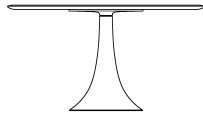

ø 135 cm round table

Finishes

-  Black Marquina
-  Dark Emperador
-  Green Alpi
-  Grey Carnico
-  White Carrara

Measurements

Height:	72 cm	28" 11/32 inches
Diameter:	135 cm	53" 5/32 inches
Weight:	150 kg	331 lbs
Packaging:	piano cm 80 x 160 x 165H - gambe 61 x 61 x 88H	top 31" 1/2 x 62" 63/64 x 64" 61/64H - legs 24" 1/64 x 24" 1/64 x 34" 41/64H inches
Total weight:	275 kg	606 lbs

Description

Round table with bronze base and marble top with polished finish. The central support is made of cast bronze with a lost-wax mould, surface treated with a patina of heat-applied silver nitrate. Given the artistic value of the workmanship, the bronze base has a limited production of only 100 signed and numbered pieces.