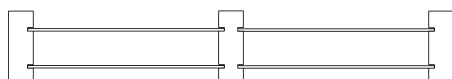

Double composition - L 452,4 H 75 cm

**Materials:** Marble

**Finishes**

-  Marble  
Dark Emperador
-  Marble  
Green Alpi
-  Marble  
Grey Carnico
-  Marble  
White Carrara
-  Marble  
Black Marquina

**Measurements**

Height:	75 cm	29" 17/32 inches
Length:	452,4 cm	93" 31/32 inches
Depth:	35 cm	13" 25/32 inches

**Description**

System consisting of cylindrical support elements and shelves fixed in special joints, made of marble. The bookcase includes three vertical elements and four shelves.