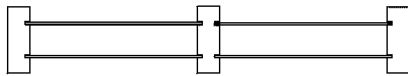

Double composition - L 452,4 H 75 cm
 ALIC003_

Finishes

-  Dark Emperador
-  Green Alpi
-  Grey Carnico
-  White Carrara
-  Black Marquina

Materials

-  Marble

System consisting of cylindrical support elements and shelves fixed in special joints, made of marble. The bookcase includes three vertical elements and four shelves.

Height: 75 cm 29" 17/32 inches

Length: 452,4 cm 93" 31/32 inches

Depth: 35 cm 13" 25/32 inches