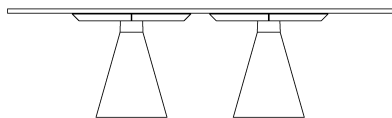

100 x 260 cm rectangular table

Measurements

| | | |
|---------------|--------|-------------------|
| Height: | 73 cm | 28" 47/64 inches |
| Width: | 100 cm | 39" 3/8 inches |
| Length: | 260 cm | 102" 23/64 inches |
| Weight: | 273 kg | 602 lbs |
| Total weight: | 348 kg | 767 lbs |

Description

100 x 260 cm rectangular table with two concrete truncated cone supports, black painted cross steel frames. The top is available in smoked glass (thickn. 10mm) or in birch plywood with exposed edges in different shades of Slovenian oak or covered in different colours of Forbo natural linoleum.