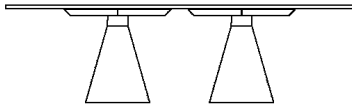

100 x 260 cm rectangular table  
 ACLB44100260732\_

100 x 260 cm rectangular table with two concrete truncated cone supports, black painted cross steel frames. The top is available in smoked glass (thickn. 10mm) or in birch plywood with exposed edges in different shades of Slovenian oak or covered in different colours of Forbo natural linoleum.

Height: 73 cm 28" 47/64 inches

Width: 100 cm 39" 3/8 inches

Length: 260 cm 102" 23/64 inches

Weight: 273 kg 602 lbs

Total weight: 348 kg 767 lbs

**Materials**

Wood

Glass