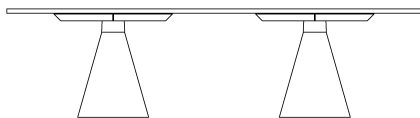

100 x 280 cm rectangular table

Measurements

Height:	73 cm	28" 47/64 inches
Width:	100 cm	39" 3/8 inches
Length:	280 cm	110" 15/64 inches
Weight:	276 kg	608 lbs
Total weight:	352 kg	776 lbs

Description

100 x 280 cm rectangular table with two concrete truncated cone supports, black painted cross steel frames. The top is available in smoked glass (thickn. 10mm) or in birch plywood with exposed edges in different shades of Slovenian oak or covered in different colours of Forbo natural linoleum.