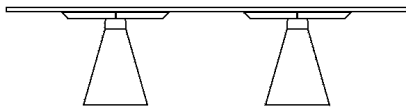

100 x 300 cm rectangular table
 ACLB44100300732_

Materials

100 x 300 cm rectangular table with two concrete truncated cone supports, black painted cross steel frames. The top is available in smoked glass (thickn. 10mm) or in birch plywood with exposed edges in different shades of Slovenian oak or covered in different colours of Forbo natural linoleum.

Height:	73 cm	28" 47/64 inches
Width:	100 cm	39" 3/8 inches
Length:	300 cm	118" 7/64 inches
Weight:	279 kg	615 lbs
Total weight:	356 kg	784 lbs