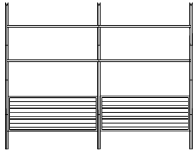

Modular composition with drawers

Measurements

Description

Materials: Wood

Finishes

 Wood
Natural oak

 Wood
Brown oak

 Wood
Dark oak